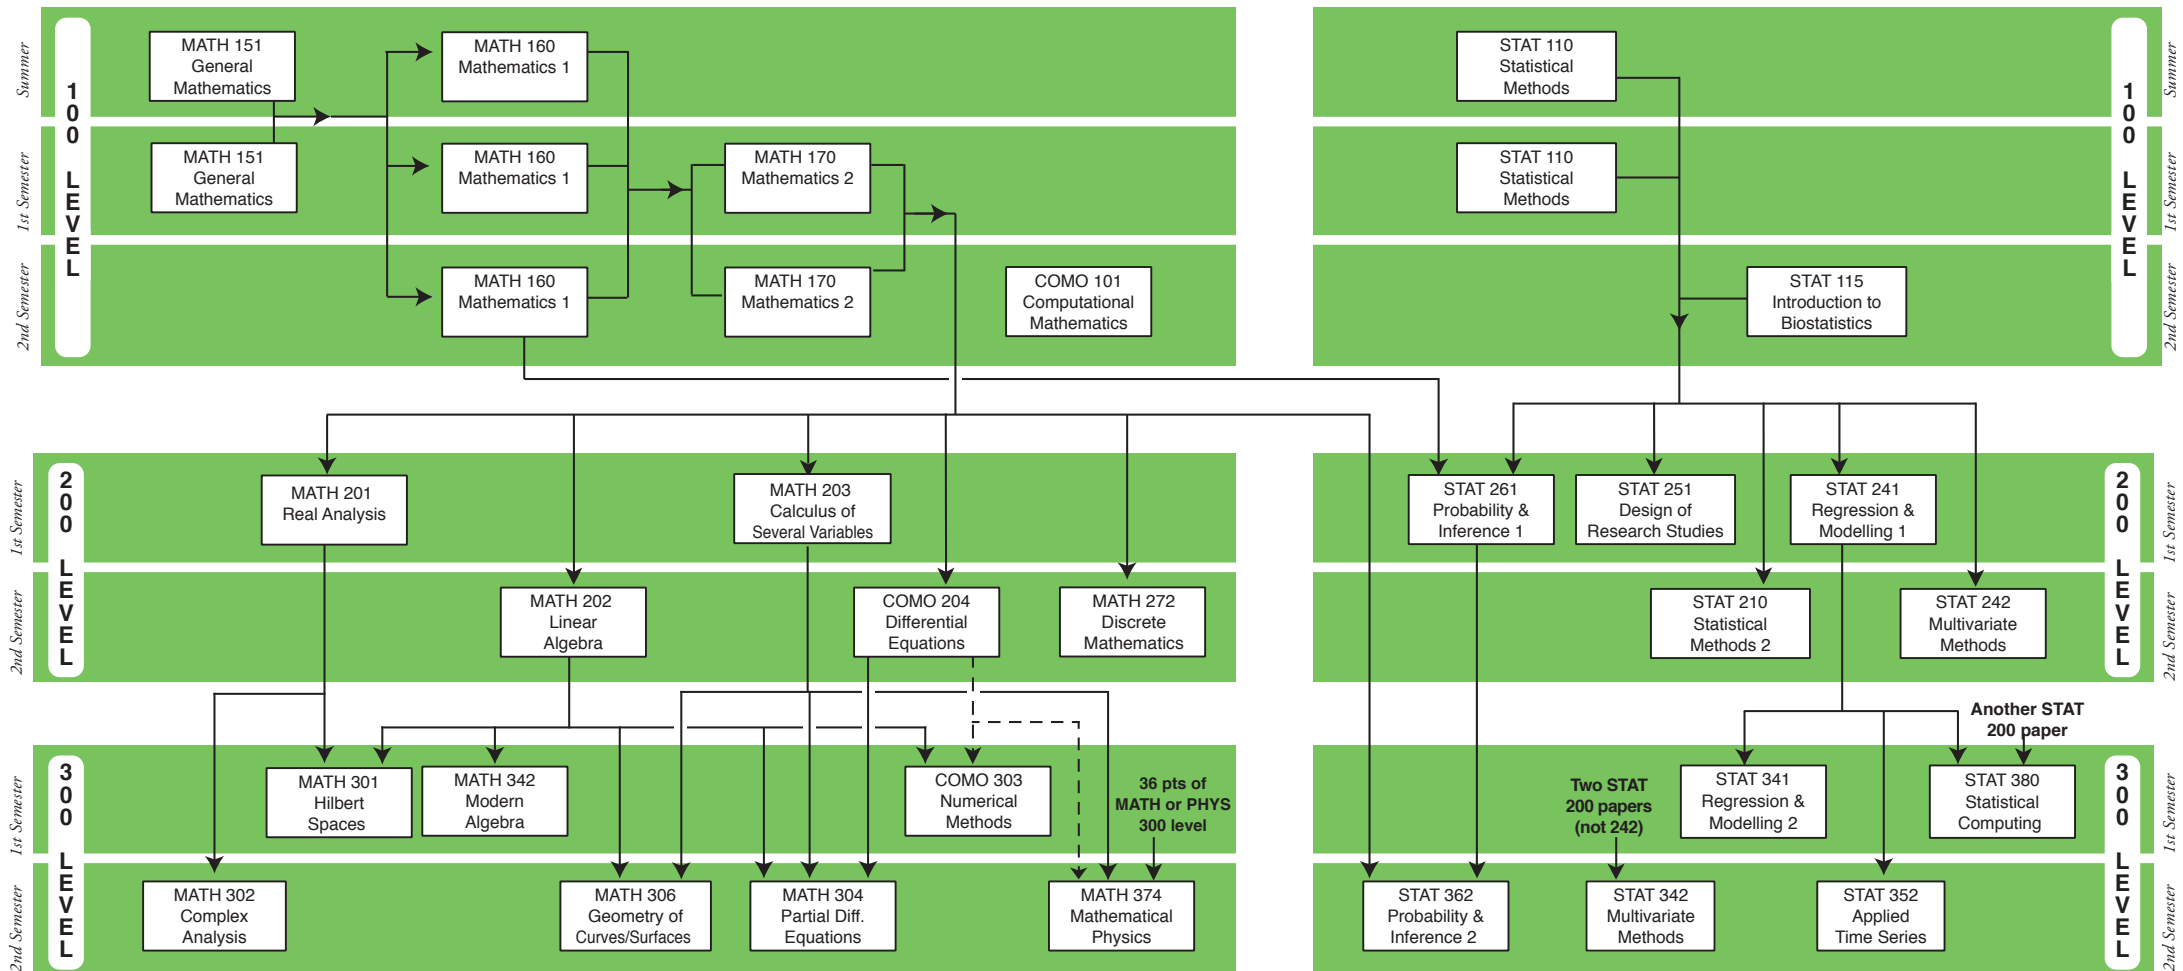

Department of Mathematics and Statistics

Undergraduate Program 2018

For a MATH major (BSc/BA) you need MATH 160,170, 201, 202, 203, STAT 110/115, and four 300-level MATH or COMO papers.

For a STAT major (BSc/BA) you need MATH 160, 170, 202/203, STAT 110/115, 261, 362, 380, two further STAT papers at 200-level and above and two further STAT papers at 300-level.

For an Applied STAT major (BAppSci) you need MATH 160, 170, STAT 110/115, 241, 341, 380 two further STAT papers at 200-level and above and two further STAT papers at 300-level.

See <http://www.maths.otago.ac.nz/?whichmath> for help deciding which 100-level paper to take. For any further advice or information on these programs contact the department advisors: Joerg Hennig (100-level MATH), David Bryant (200-300 level MATH & COMO), Tilman Davies (100-level STAT) and Ting Wang (200-300 level STAT).